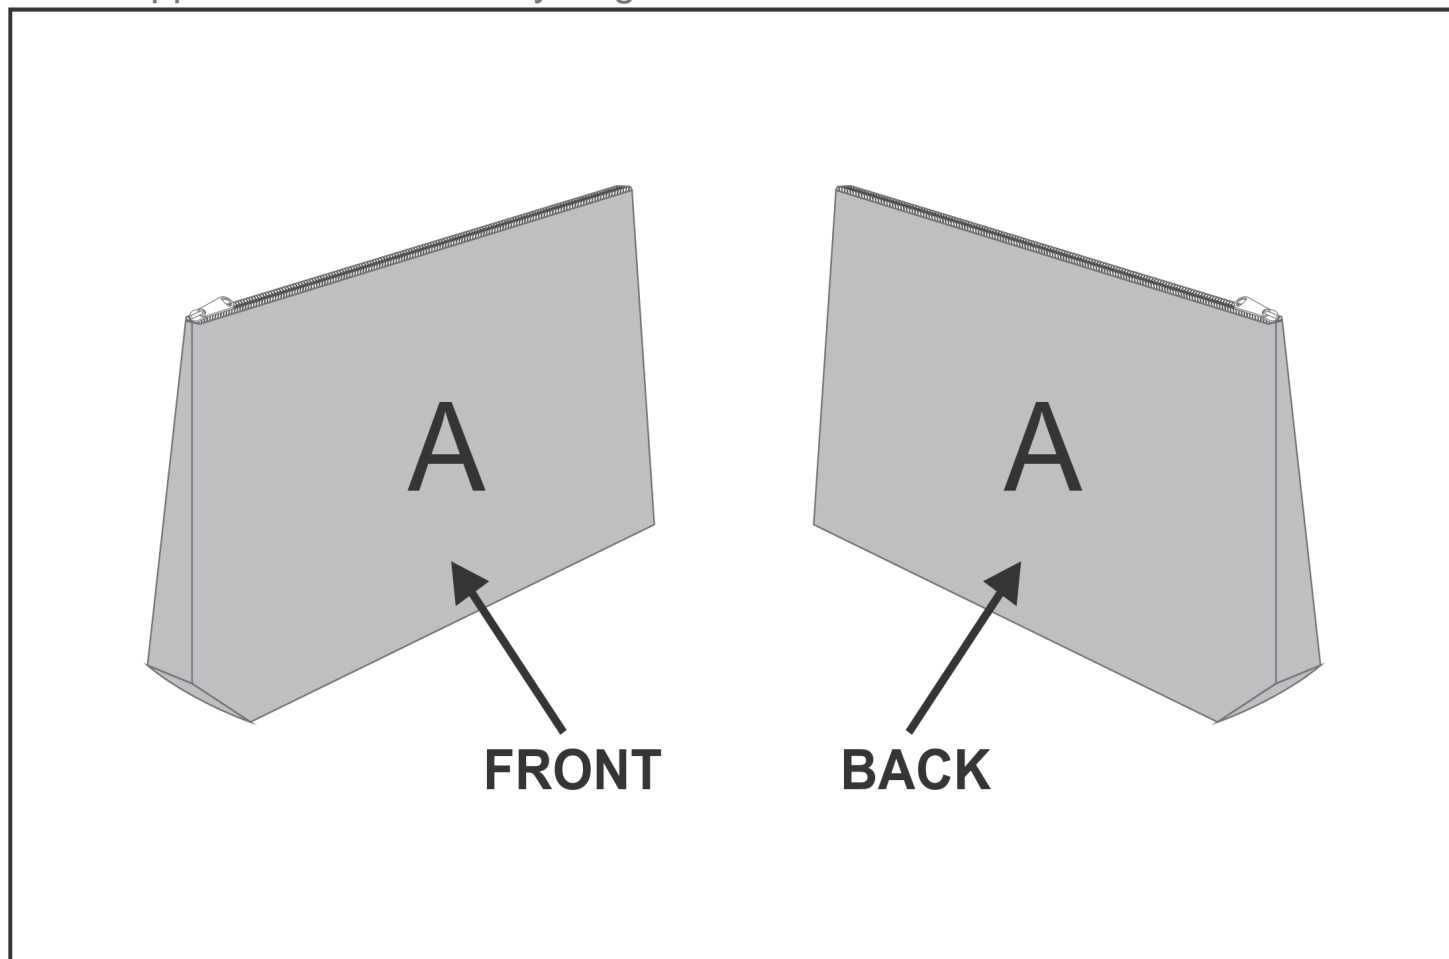

## Need to know:

Includes 1-Position Sublimation (setup fees apply)

- Please Note: We cannot guarantee 100% logo Alignment on all Brandable Panels.

## Branding Options:

Position	Branding Method (Branding Code)	No. of Colours	Dimension
A	Custom Sublimation A (CPSUB-A)	Full Colour	340mm wide x 470mm high